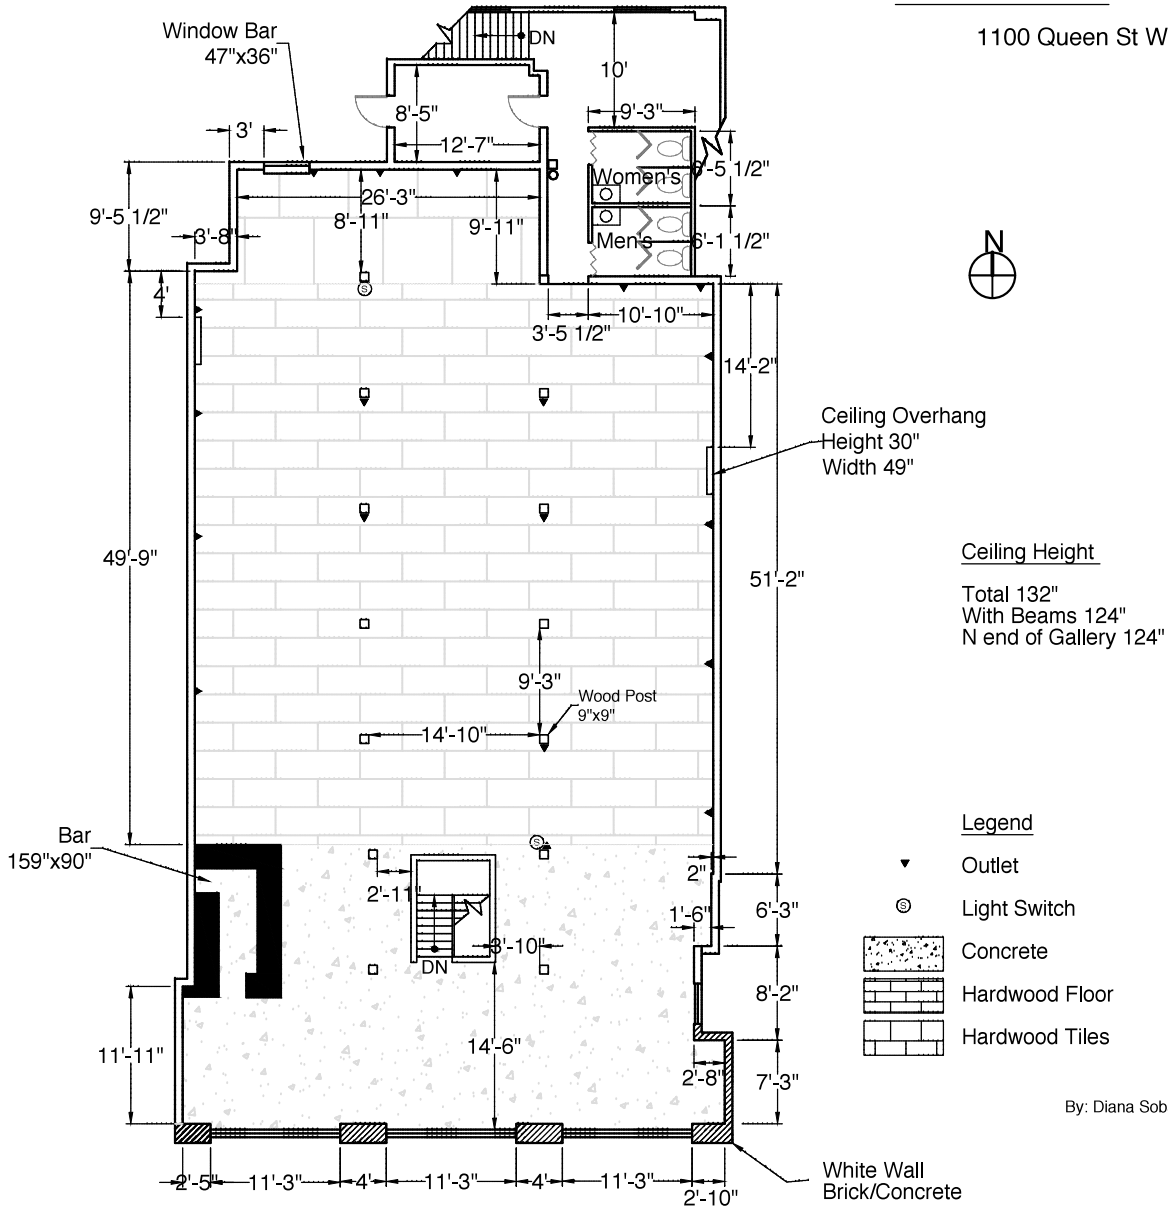

TWIST GALLERY

1100 Queen St W, Toronto

Ceiling Height

Total 132"
With Beams 124"
N end of Gallery 124"

By: Diana Sobaszek